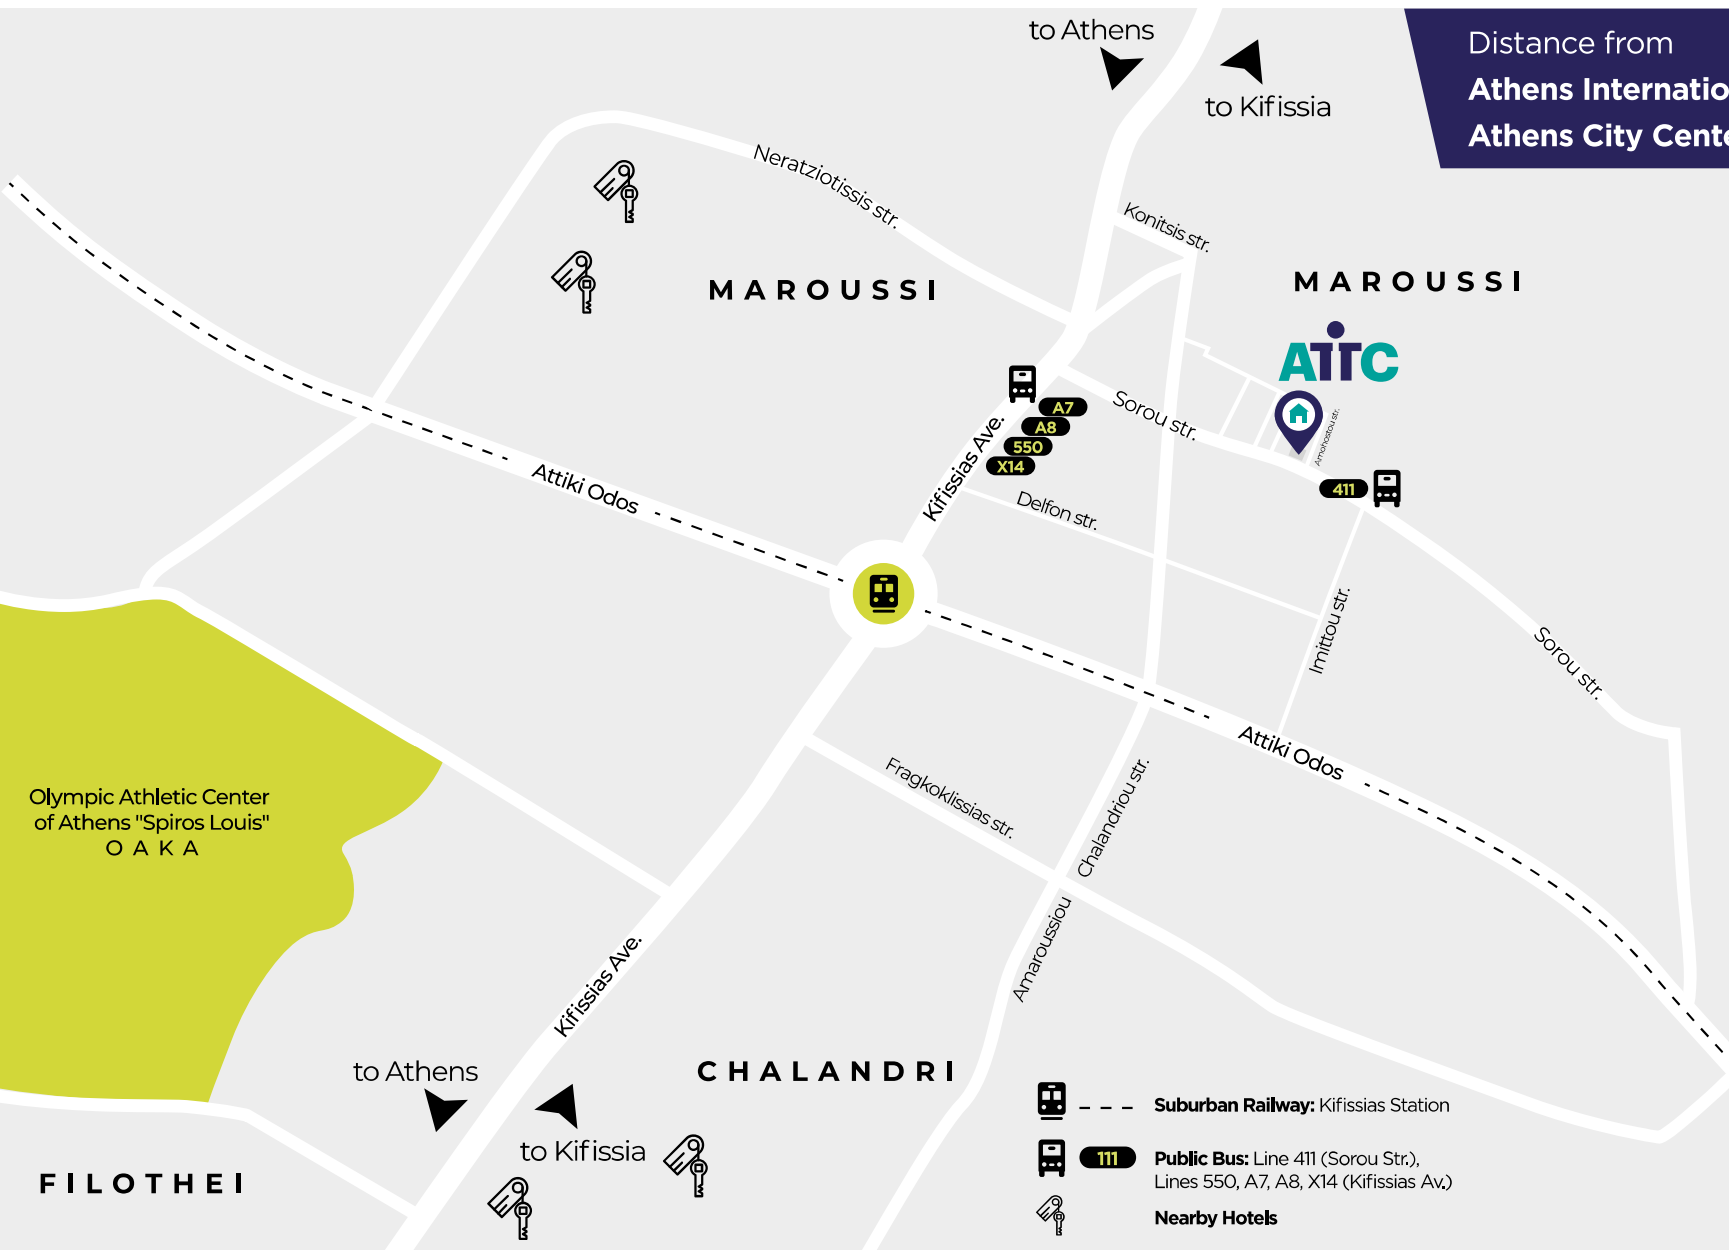

Location

Distance from

Athens International Airport: 25km | 20 minutes

Athens City Center: 12km | 30 minutes

35 Sorou Str.,
151 25, Maroussi,
Athens – Greece

Contact

+30 210 61 09 992

secretariat@attcenter.eu

-  - - - **Suburban Railway:** Kifissias Station
-   **Public Bus:** Line 411 (Sorou Str.),
Lines 550, A7, A8, X14 (Kifissias Av.)
-  **Nearby Hotels**